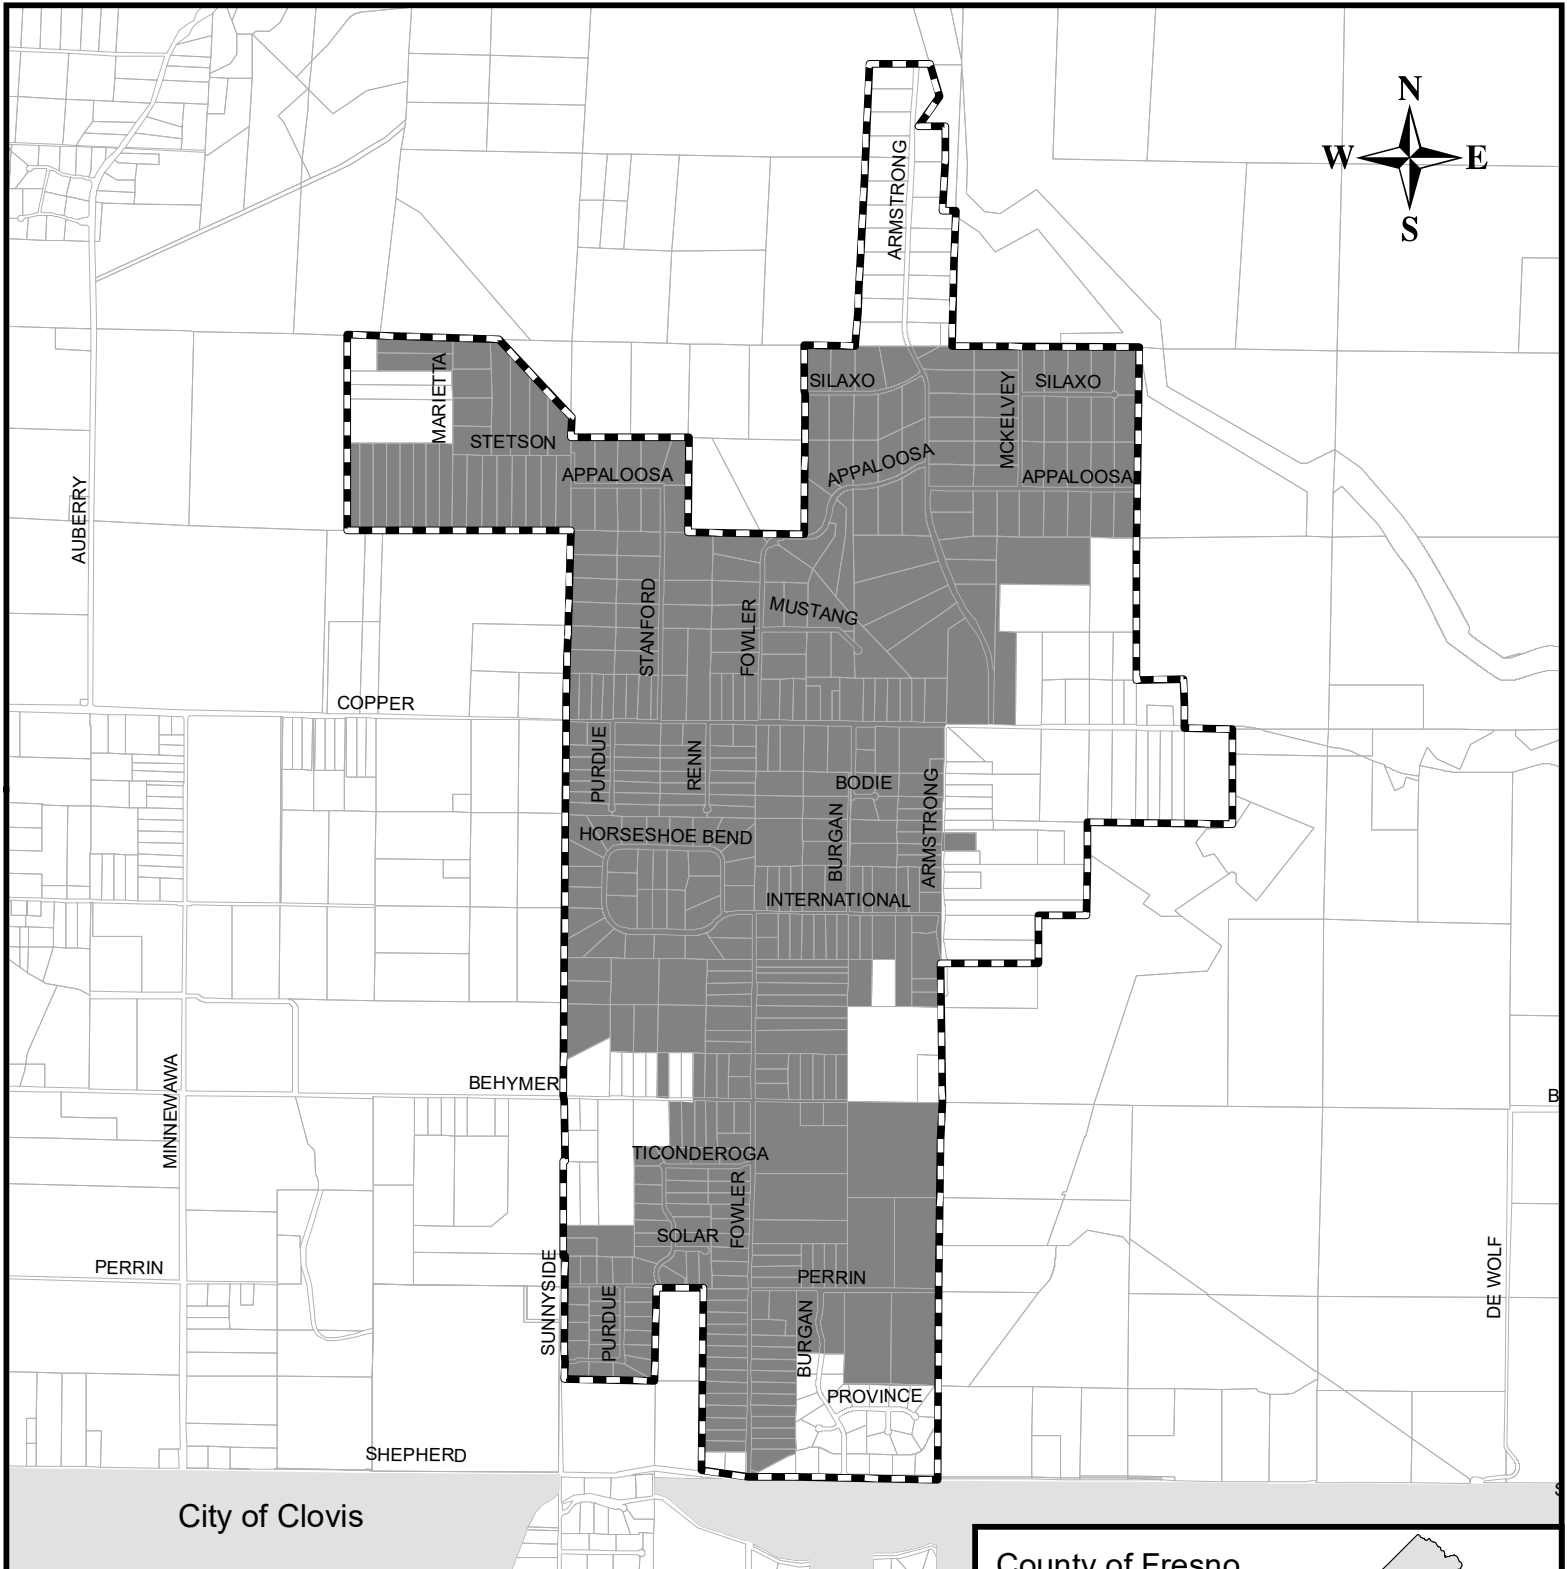

County Service Area No. 51 (Dry Creek)

Authorized services: water (currently not provided)

Fresno Local Agency Formation Commission

-  District SOI
-  District Service Area
-  City of Clovis

Formation: 2007
 Sphere updated: 09/28/2011
 District area: 1,782 acres
 Sphere area: 2,100 acres

Map prepared: 08/30/2017

County of Fresno